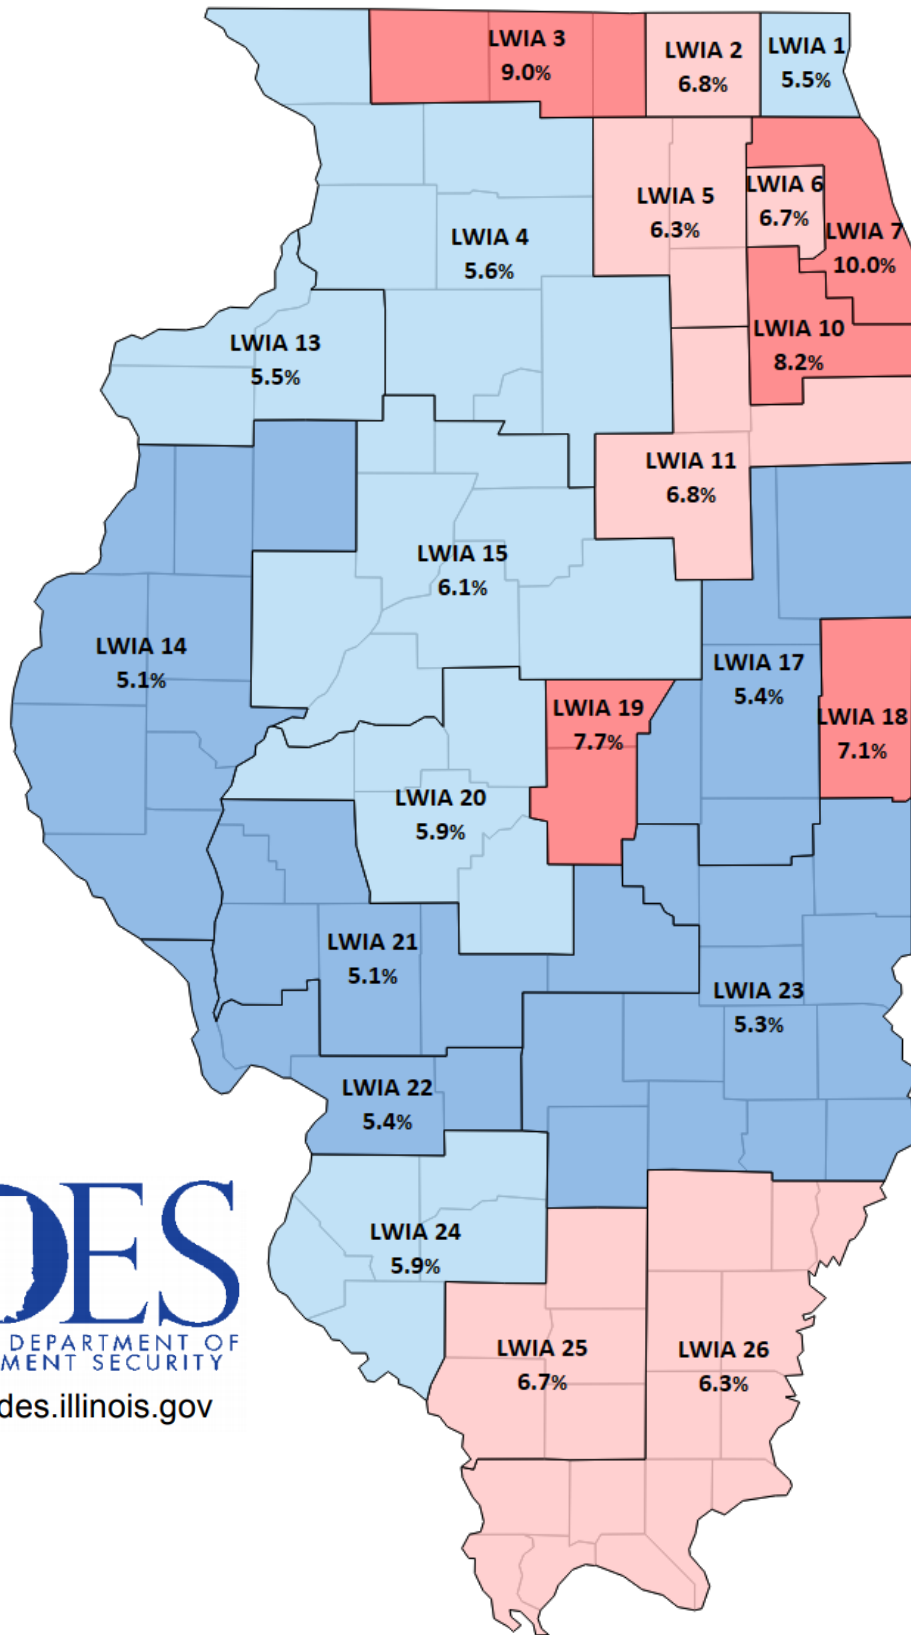

Illinois Unemployment Rate by Local Workforce Area

June 2021 – Not Seasonally Adjusted

IL Dept. of Employment Security, Economic Information & Analysis Division

	Unemployment Rates	
	Seasonally Adjusted	Not Seasonally Adjusted
U.S.	5.9%	6.1%
Illinois	7.2%	7.9%

Unemployment Rate