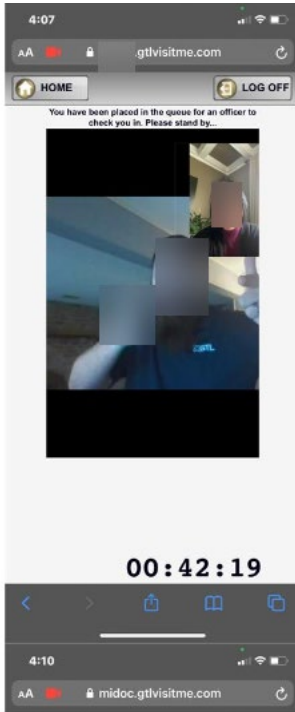

Here is what a visit will look like on an iPhone.