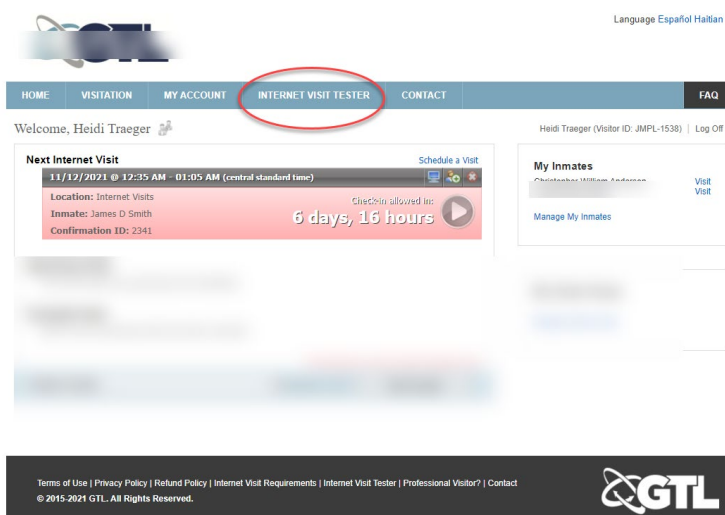

Visitation and Moving from Flash to WebRTC

What is Happening

Currently video visitation hosted by GTL runs on a version of Adobe Flash Player. This technology is no longer supported.

The new technology replacing Flash in Edge, Chrome, and Firefox is WebRTC (Web Real-Time Communication). WebRTC is a new standard for video and audio in web browsers in mobile apps. Use the following link to learn more <https://en.wikipedia.org/wiki/WebRTC>.

- 1) From the Visitor Web home page, click the Internet Visit Tester.

- 2) Read the seven steps and act where suggested. These steps can help you have a great video visit experience. After completing all actions in steps 1-7 shown below, then click Proceed with Tester.