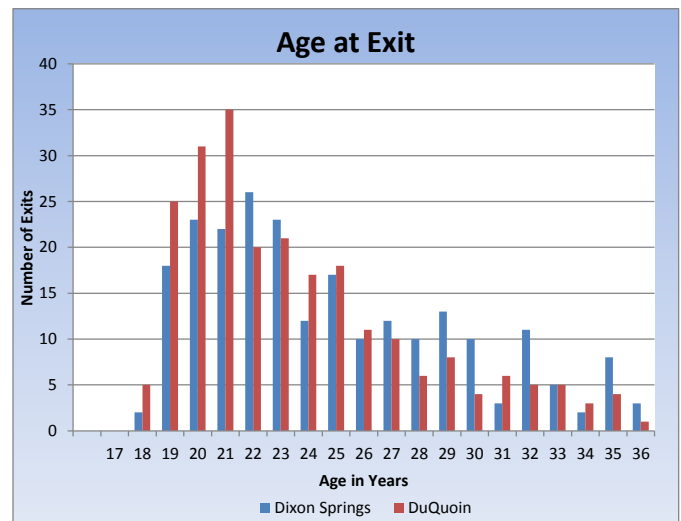

Illinois Department of Corrections

Impact Incarceration Program FY2017 Completers

Three-Year Recidivism Rates¹			
Impact Incarceration Program	FY12 Exits	FY13 Exits	FY14 Exits
Dixon Springs IIP	45.0%	37.8%	39.5%
DuQuoin IIP	47.1%	47.1%	46.0%
IDOC Total Population	46.9%	43.9%	43.0%

Sex	Dixon Springs	DuQuoin	Total
Female	28	0	28
Male	202	235	437
Total	230	235	465

Offense Category	Dixon Springs	DuQuoin	Total
Controlled Substance Violation	90	81	171
Residential Burglary	32	36	68
Burglary	32	27	59
Robbery	12	24	36
Weapons	17	32	49
Assault/ Battery/ Force/ Harm	11	8	19
Cannabis	7	10	17
Motor Vehicle Theft	2	3	5
DUI	4	3	7
Theft	5	5	10
Armed Robbery	2	1	3
Government Offenses	1	0	1
Armed Violence	0	1	1
Retail Theft	4	2	6
Forgery/ Deception/ Fraud	7	1	8
Damage to Property	3	0	3
Disorderly Conduct	0	1	1
Escape	0	0	0
Other Sex Offenses	0	0	0
Motor Vehicle Offenses	1	0	1
Total	230	235	465

Age at Exit in years	Dixon Springs	DuQuoin	Total
17	0	0	0
18	2	5	7
19	18	25	43
20	23	31	54
21	22	35	57
22	26	20	46
23	23	21	44
24	12	17	29
25	17	18	35
26	10	11	21
27	12	10	22
28	10	6	16
29	13	8	21
30	10	4	14
31	3	6	9
32	11	5	16
33	5	5	10
34	2	3	5
35	8	4	12
36	3	1	4
Total	230	235	465

Race	Dixon Springs	DuQuoin	Total
Black	84	125	209
White	117	79	196
Hispanic	28	29	57
American Indian	0	0	0
Asian	1	2	3
Unknown	0	0	0
Total	230	235	465

¹ Recidivism rate indicates the percentage of inmates who return to IDOC within three years after release. The data represent those inmates released from IDOC in FY2012, FY2013, and FY2014.