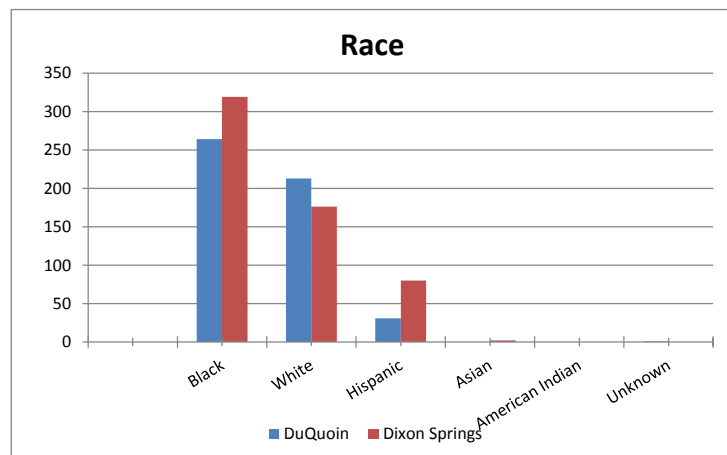

Three-Year Recidivism Rates¹			
Impact Incarceration Program	FY99 Exits	FY00 Exits	FY01 Exits
DuQuoin IIP	50.8%	59.1%	56.6%
Dixon Springs IIP	45.0%	58.4%	52.0%
IDOC Total Population	48.3%	54.4%	54.6%

Sex	DuQuoin	Dixon Springs	Total
Female	0	55	55
Male	509	522	1,031
Total	509	577	1,086

Offense Category	DuQuoin	Dixon Springs	Total
Controlled Substance Violation	232	263	495
Burglary	65	61	126
Residential Burglary	57	49	106
Robbery	39	54	93
Weapons	34	51	85
Assault / Battery / Force / Harm	17	23	40
Motor Vehicle Theft	17	22	39
Cannabis	12	12	24
Theft	12	9	21
Armed Robbery	7	13	20
Forgery / Deception / Fraud	6	11	17
Damage to Property	1	3	4
DUI	2	2	4
Motor Vehicle Offenses	2	1	3
Government Offenses	1	1	2
Retail Theft	0	1	1
Arson	1	0	1
Disorderly Conduct	1	0	1
Home / Vehicular Invasion	0	1	1
Bail Bond Violation	1	0	1
Armed Violence	1	0	1
Homicide	1	0	1
Total	509	577	1,086

Age at Exit in years	DuQuoin	Dixon Springs	Total
17	11	16	27
18	54	61	115
19	64	77	141
20	70	77	147
21	59	61	120
22	50	64	114
23	40	62	102
24	25	32	57
25	29	23	52
26	26	21	47
27	14	13	27
28	10	11	21
29	10	14	24
30	11	12	23
31	11	5	16
32	11	7	18
33	9	7	16
34	1	7	8
35	2	4	6
36	2	3	5
Total	509	577	1,086

¹ Recidivism rate indicates the percentage of inmates who return to IDOC within three years after release. The data represent those inmates released from IDOC in FY1999, FY2000, and FY2001.

Race	DuQuoin	Dixon Springs	Total
Black	264	319	583
White	213	176	389
Hispanic	31	80	111
Asian	0	2	2
American Indian	0	0	0
Unknown	1	0	1
Total	509	577	1,086