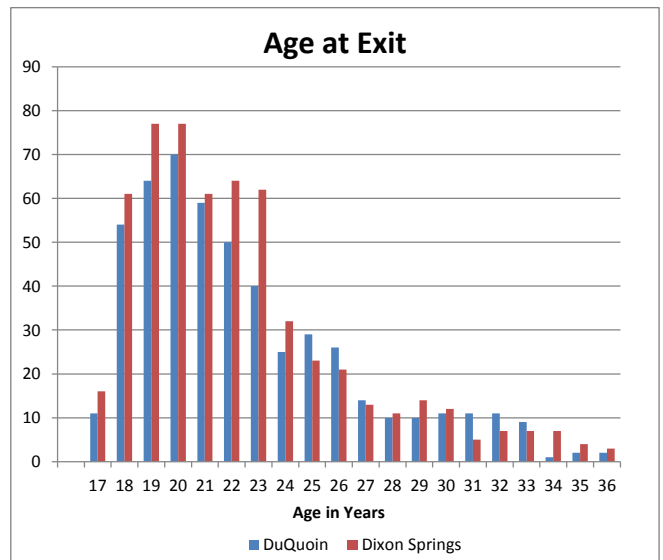

Three-Year Recidivism Rates¹			
Impact Incarceration Program	FY99 Exits	FY00 Exits	FY01 Exits
DuQuoin IIP	50.8%	59.1%	56.6%
Dixon Springs IIP	45.0%	58.4%	52.0%
IDOC Total Population	48.3%	54.4%	54.6%

Sex	DuQuoin	Dixon Springs	Total
Female	0	55	55
Male	509	522	1,031
Total	509	577	1,086

Offense Category	DuQuoin	Dixon Springs	Total
Controlled Substance Violation	232	263	495
Burglary	65	61	126
Residential Burglary	57	49	106
Robbery	39	54	93
Weapons	34	51	85
Assault / Battery / Force / Harm	17	23	40
Motor Vehicle Theft	17	22	39
Cannabis	12	12	24
Theft	12	9	21
Armed Robbery	7	13	20
Forgery / Deception / Fraud	6	11	17
Damage to Property	1	3	4
DUI	2	2	4
Motor Vehicle Offenses	2	1	3
Government Offenses	1	1	2
Retail Theft	0	1	1
Arson	1	0	1
Disorderly Conduct	1	0	1
Home / Vehicular Invasion	0	1	1
Bail Bond Violation	1	0	1
Armed Violence	1	0	1
Homicide	1	0	1
Total	509	577	1,086

Age at Exit in years	DuQuoin	Dixon Springs	Total
17	11	16	27
18	54	61	115
19	64	77	141
20	70	77	147
21	59	61	120
22	50	64	114
23	40	62	102
24	25	32	57
25	29	23	52
26	26	21	47
27	14	13	27
28	10	11	21
29	10	14	24
30	11	12	23
31	11	5	16
32	11	7	18
33	9	7	16
34	1	7	8
35	2	4	6
36	2	3	5
Total	509	577	1,086

¹ Recidivism rate indicates the percentage of inmates who return to IDOC within three years after release. The data represent those inmates released from IDOC in FY1999, FY2000, and FY2001.

Race	DuQuoin	Dixon Springs	Total
Black	264	319	583
White	213	176	389
Hispanic	31	80	111
Asian	0	2	2
American Indian	0	0	0
Unknown	1	0	1
Total	509	577	1,086