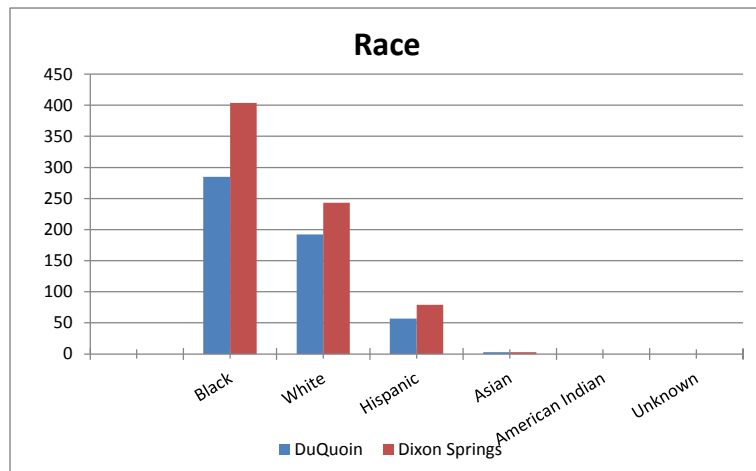

Impact Incarceration Program FY2012 Completers

Three-Year Recidivism Rates			
Impact Incarceration Program	FY07 Exits	FY08 Exits	FY09 Exits
DuQuoin IIP	41.9%	43.7%	46.6%
Dixon Springs IIP	39.4%	39.6%	40.6%
IDOC Total Population	47.8%	47.0%	47.1%

Sex	DuQuoin	Dixon Springs	Total
Female	0	92	92
Male	537	637	1,174
Total	537	729	1,266

Offense Category	DuQuoin	Dixon Springs	Total
Controlled Substance Violation	147	189	336
Residential Burglary	97	113	210
Burglary	71	101	172
Weapons	63	105	168
Robbery	49	64	113
Assault/ Battery/ Force/ Harm	20	44	64
Cannabis	29	29	58
Theft	15	18	33
Motor Vehicle Theft	15	12	27
DUI	7	12	19
Armed Robbery	7	8	15
Forgery/ Deception/ Fraud	4	10	14
Retail Theft	4	9	13
Damage to Property	4	3	7
Government Offenses	2	3	5
Motor Vehicle Offenses	1	4	5
Home / Vehicular Invasion	1	3	4
Disorderly Conduct	0	2	2
Kidnapping	1	0	1
Total	537	729	1,266

Age at Exit in years	DuQuoin	Dixon Springs	Total
17	3	5	8
18	44	66	110
19	63	88	151
20	75	93	168
21	66	79	145
22	49	83	132
23	38	49	87
24	35	43	78
25	34	37	71
26	31	41	72
27	21	16	37
28	22	24	46
29	13	24	37
30	13	23	36
31	7	18	25
32	10	14	24
33	7	10	17
34	0	8	8
35	4	4	8
36	2	4	6
Total	537	729	1,266

Race	DuQuoin	Dixon Springs	Total
Black	285	404	689
White	192	243	435
Hispanic	57	79	136
Asian	3	3	6
American Indian	0	0	0
Unknown	0	0	0
Total	537	729	1,266

¹ Recidivism rate indicates the percentage of inmates who return to IDOC within three years after release. The data represent those inmates released from IDOC in FY2007, FY2008, and FY2009.