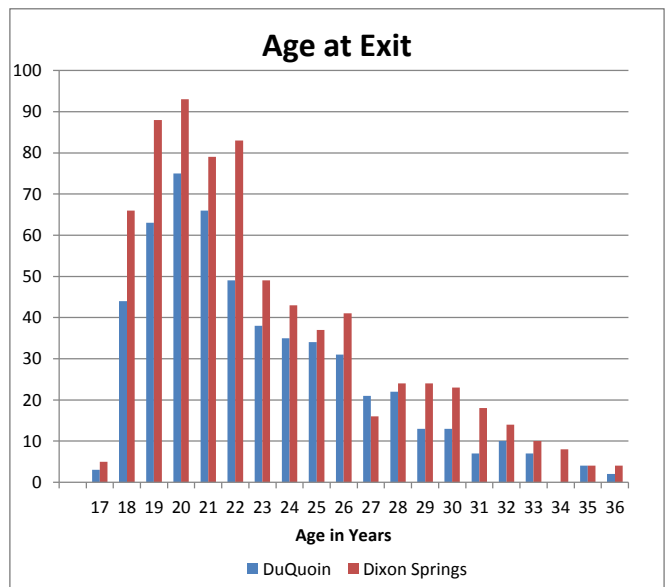

Impact Incarceration Program FY2012 Completers

Three-Year Recidivism Rates			
Impact Incarceration Program	FY07 Exits	FY08 Exits	FY09 Exits
DuQuoin IIP	41.9%	43.7%	46.6%
Dixon Springs IIP	39.4%	39.6%	40.6%
IDOC Total Population	47.8%	47.0%	47.1%

Sex	DuQuoin	Dixon Springs	Total
Female	0	92	92
Male	537	637	1,174
Total	537	729	1,266

Offense Category	DuQuoin	Dixon Springs	Total
Controlled Substance Violation	147	189	336
Residential Burglary	97	113	210
Burglary	71	101	172
Weapons	63	105	168
Robbery	49	64	113
Assault/ Battery/ Force/ Harm	20	44	64
Cannabis	29	29	58
Theft	15	18	33
Motor Vehicle Theft	15	12	27
DUI	7	12	19
Armed Robbery	7	8	15
Forgery/ Deception/ Fraud	4	10	14
Retail Theft	4	9	13
Damage to Property	4	3	7
Government Offenses	2	3	5
Motor Vehicle Offenses	1	4	5
Home / Vehicular Invasion	1	3	4
Disorderly Conduct	0	2	2
Kidnapping	1	0	1
Total	537	729	1,266

Age at Exit in years	DuQuoin	Dixon Springs	Total
17	3	5	8
18	44	66	110
19	63	88	151
20	75	93	168
21	66	79	145
22	49	83	132
23	38	49	87
24	35	43	78
25	34	37	71
26	31	41	72
27	21	16	37
28	22	24	46
29	13	24	37
30	13	23	36
31	7	18	25
32	10	14	24
33	7	10	17
34	0	8	8
35	4	4	8
36	2	4	6
Total	537	729	1,266

Race	DuQuoin	Dixon Springs	Total
Black	285	404	689
White	192	243	435
Hispanic	57	79	136
Asian	3	3	6
American Indian	0	0	0
Unknown	0	0	0
Total	537	729	1,266

¹ Recidivism rate indicates the percentage of inmates who return to IDOC within three years after release. The data represent those inmates released from IDOC in FY2007, FY2008, and FY2009.