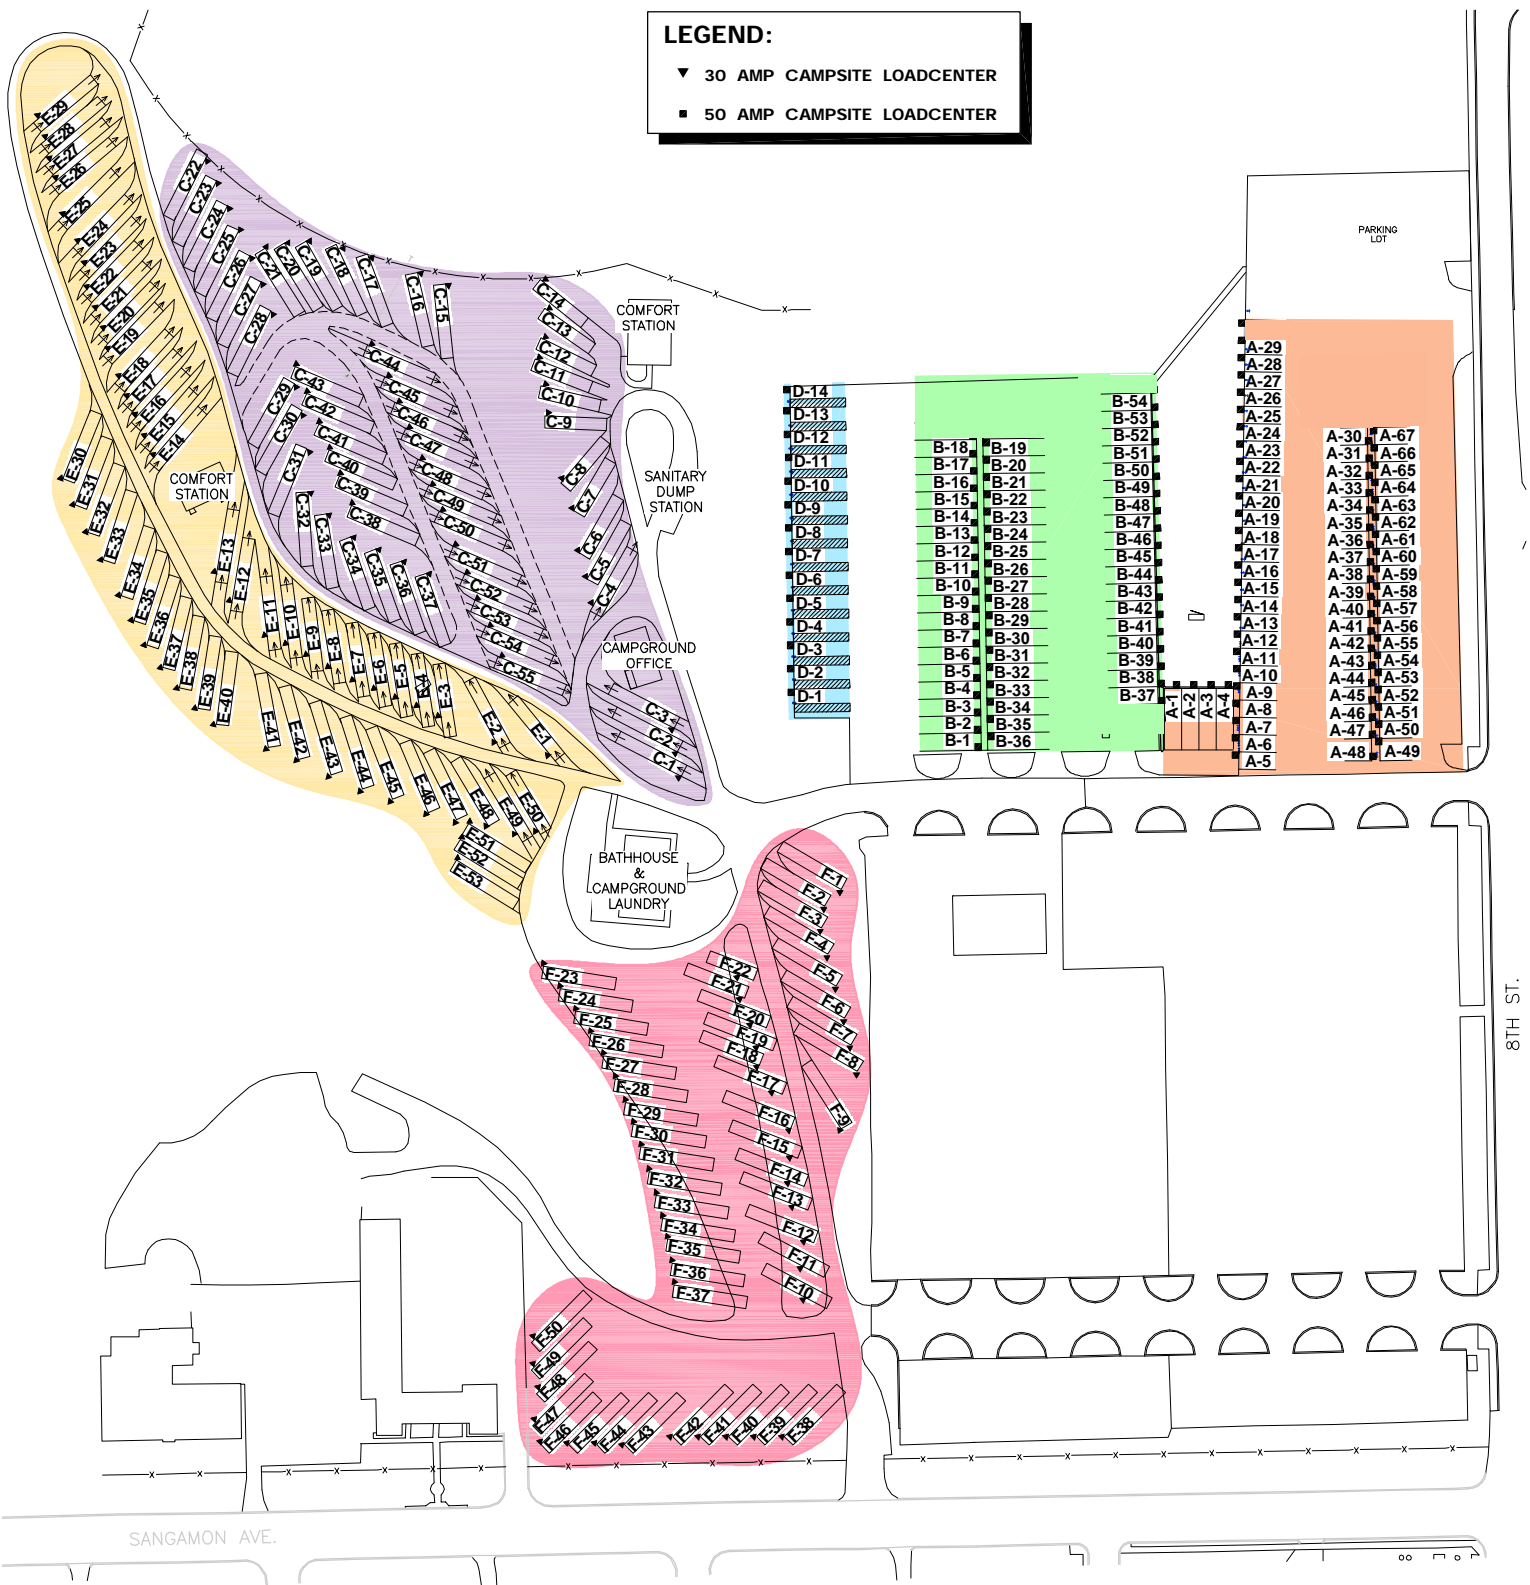

LEGEND:

▼ 30 AMP CAMPSITE LOADCENTER

■ 50 AMP CAMPSITE LOADCENTER

CAMPGROUND MAP